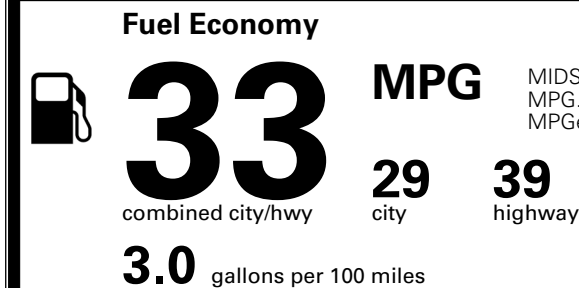

TOTAL ADDITIONAL WEIGHT:

EPA DOT Fuel Economy and Environment

Gasoline Vehicle

You save \$1,000
 in fuel costs over 5 years compared to the average new vehicle.

Annual fuel cost \$1,500

Actual results will vary for many reasons, including driving conditions and how you drive and maintain your vehicle. The average new vehicle gets 29 MPG and costs \$8,500 to fuel over 5 years. Cost estimates are based on 15,000 miles per year at \$ 3.30 per gallon. MPGe is miles per gasoline gallon equivalent. Vehicle emissions are a significant cause of climate change and smog.