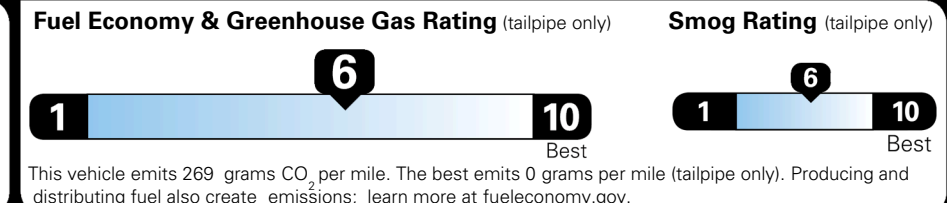

TOTAL ADDITIONAL WEIGHT:

EPA DOT Fuel Economy and Environment

Gasoline Vehicle

You save \$1,000
 in fuel costs over 5 years compared to the average new vehicle.

Annual fuel cost \$1,500

Actual results will vary for many reasons, including driving conditions and how you drive and maintain your vehicle. The average new vehicle gets 29 MPG and costs \$8,500 to fuel over 5 years. Cost estimates are based on 15,000 miles per year at \$ 3.30 per gallon. MPGe is miles per gasoline gallon equivalent. Vehicle emissions are a significant cause of climate change and smog.