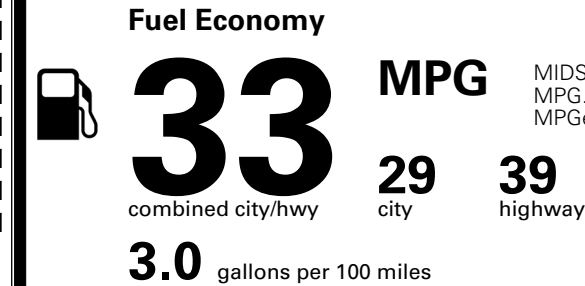

EPA DOT Fuel Economy and Environment

Gasoline Vehicle

MIDSIZE CARS range from 15 to 139 MPG. The best vehicle rates 146 MPGe.

You save $1,000
in fuel costs over 5 years compared to the average new vehicle.

Annual fuel cost
$1,500