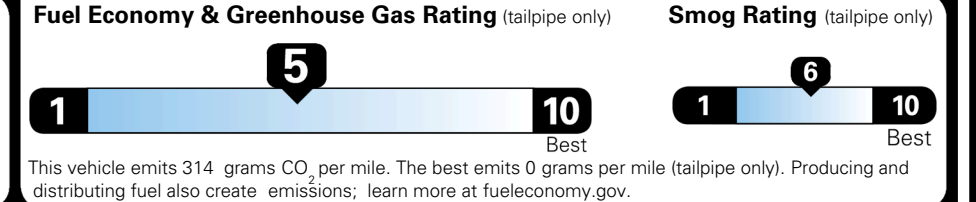

TOTAL ADDITIONAL WEIGHT:

EPA DOT Fuel Economy and Environment

Gasoline Vehicle

You spend \$250 more in fuel costs over 5 years compared to the average new vehicle.

Annual fuel cost \$1,750

Actual results will vary for many reasons, including driving conditions and how you drive and maintain your vehicle. The average new vehicle gets 29 MPG and costs \$8,500 to fuel over 5 years. Cost estimates are based on 15,000 miles per year at \$ 3.30 per gallon. MPGe is miles per gasoline gallon equivalent. Vehicle emissions are a significant cause of climate change and smog.