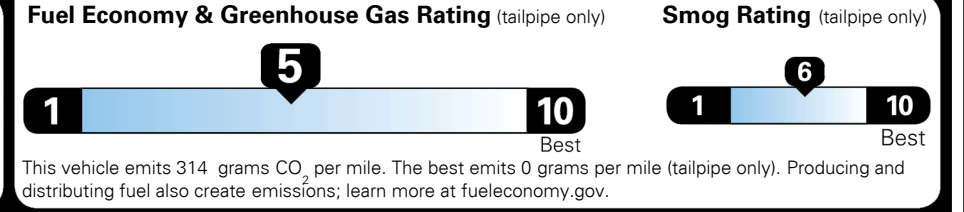

## EPA DOT Fuel Economy and Environment

Gasoline Vehicle

**You spend \$250 more in fuel costs over 5 years** compared to the average new vehicle.

**Annual fuel cost \$1,750**

Actual results will vary for many reasons, including driving conditions and how you drive and maintain your vehicle. The average new vehicle gets 29 MPG and costs \$8,500 to fuel over 5 years. Cost estimates are based on 15,000 miles per year at \$ 3.30 per gallon. MPGe is miles per gasoline gallon equivalent. Vehicle emissions are a significant cause of climate change and smog.