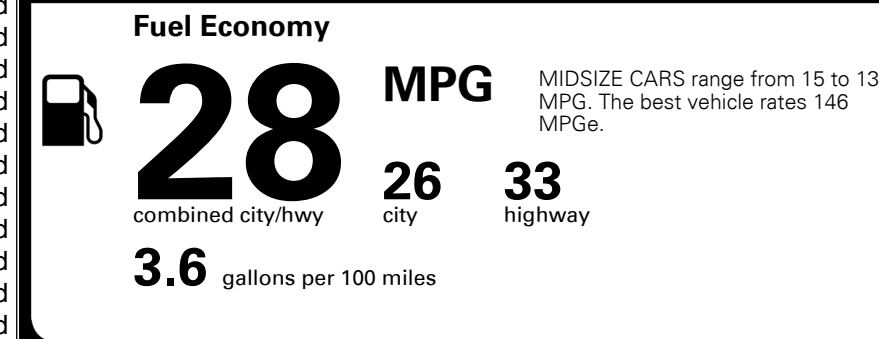

## EPA DOT Fuel Economy and Environment

Gasoline Vehicle

**You spend \$250 more in fuel costs over 5 years** compared to the average new vehicle.

**Annual fuel cost \$1,750**

Actual results will vary for many reasons, including driving conditions and how you drive and maintain your vehicle. The average new vehicle gets 29 MPG and costs \$8,500 to fuel over 5 years. Cost estimates are based on 15,000 miles per year at \$ 3.30 per gallon. MPGe is miles per gasoline gallon equivalent. Vehicle emissions are a significant cause of climate change and smog.