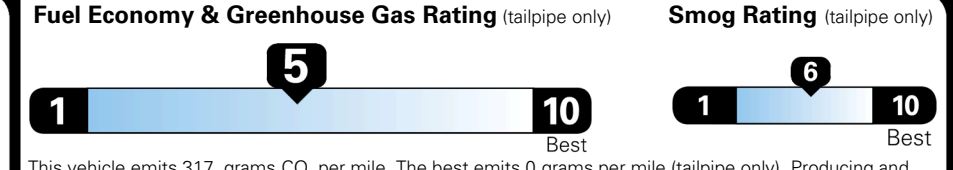

EPA DOT Fuel Economy and Environment

Gasoline Vehicle

You spend \$250 more in fuel costs over 5 years compared to the average new vehicle.

Annual fuel cost \$1,750

Actual results will vary for many reasons, including driving conditions and how you drive and maintain your vehicle. The average new vehicle gets 29 MPG and costs \$8,500 to fuel over 5 years. Cost estimates are based on 15,000 miles per year at \$ 3.30 per gallon. MPGe is miles per gasoline gallon equivalent. Vehicle emissions are a significant cause of climate change and smog.