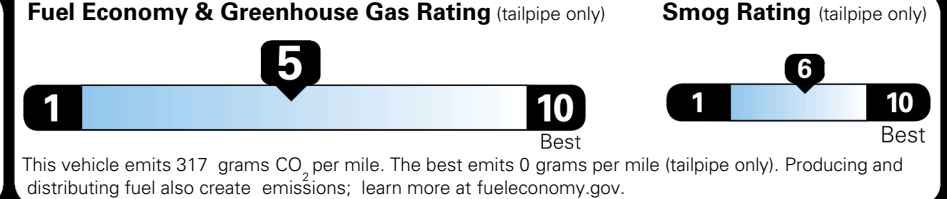

TOTAL ADDITIONAL WEIGHT: 7.8

EPA DOT Fuel Economy and Environment

Gasoline Vehicle

You spend \$250 more in fuel costs over 5 years compared to the average new vehicle.

Annual fuel cost \$1,750

Actual results will vary for many reasons, including driving conditions and how you drive and maintain your vehicle. The average new vehicle gets 29 MPG and costs \$8,500 to fuel over 5 years. Cost estimates are based on 15,000 miles per year at \$ 3.30 per gallon. MPGe is miles per gasoline gallon equivalent. Vehicle emissions are a significant cause of climate change and smog.