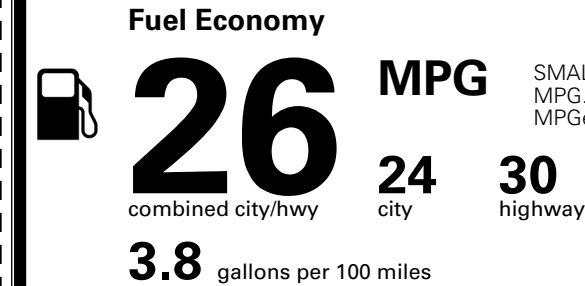

EPA DOT Fuel Economy and Environment

SMALL SUVs range from 14 to 138 MPG. The best vehicle rates 146 MPGe.

Gasoline Vehicle

You spend **$1,000** more in fuel costs over 5 years compared to the average new vehicle.

Annual fuel cost **$1,900**