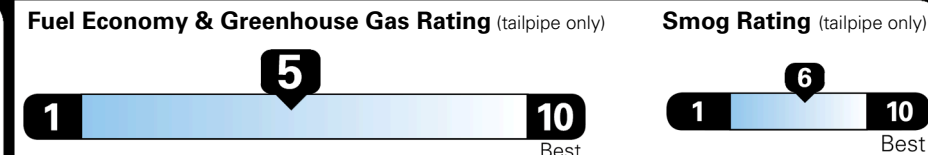

MSRP INCLUDING OPTIONS \$ 34,460.00

INLAND FREIGHT AND HANDLING \$ 1,495.00

TOTAL MANUFACTURER'S SUGGESTED RETAIL PRICE ▶ \$ 35,955.00

TOTAL ADDITIONAL WEIGHT: 7.8

EPA DOT Fuel Economy and Environment

Gasoline Vehicle

SMALL SUVs range from 14 to 138 MPG. The best vehicle rates 146 MPGe.

You spend \$1,000 more in fuel costs over 5 years compared to the average new vehicle.

Annual fuel cost \$1,900

This vehicle emits 339 grams CO₂ per mile. The best emits 0 grams per mile (tailpipe only). Producing and distributing fuel also create emissions; learn more at fueleconomy.gov.