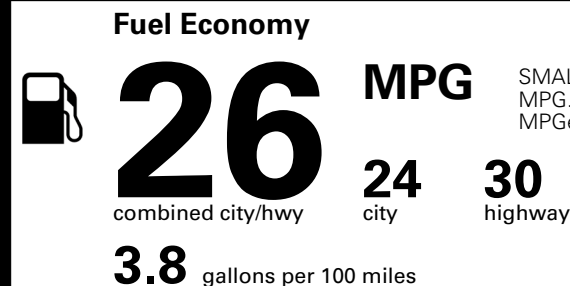

MSRP INCLUDING OPTIONS \$ 34,460.00

INLAND FREIGHT AND HANDLING \$ 1,495.00

TOTAL MANUFACTURER'S SUGGESTED RETAIL PRICE ▶ \$ 35,955.00

TOTAL ADDITIONAL WEIGHT: 7.8

EPA DOT Fuel Economy and Environment

Gasoline Vehicle

SMALL SUVs range from 14 to 138 MPG. The best vehicle rates 146 MPGe.

You spend \$1,000 more in fuel costs over 5 years compared to the average new vehicle.

Annual fuel cost \$1,900

This vehicle emits 339 grams CO₂ per mile. The best emits 0 grams per mile (tailpipe only). Producing and distributing fuel also create emissions; learn more at fueleconomy.gov.