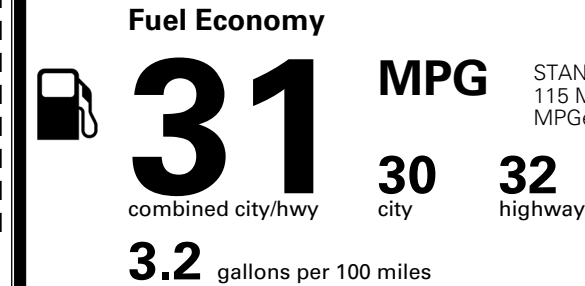

MSRP INCLUDING OPTIONS

\$ 55,235.00

INLAND FREIGHT AND HANDLING

\$ 1,545.00

TOTAL MANUFACTURER'S SUGGESTED RETAIL PRICE ▶

\$ 56,780.00

TOTAL ADDITIONAL WEIGHT: 7.3

*Additional terms and conditions apply.

EPA DOT Fuel Economy and Environment

Gasoline Vehicle

STANDARD SUVs range from 13 to 115 MPG. The best vehicle rates 146 MPGe.

You save \$500
 in fuel costs over 5 years compared to the average new vehicle.