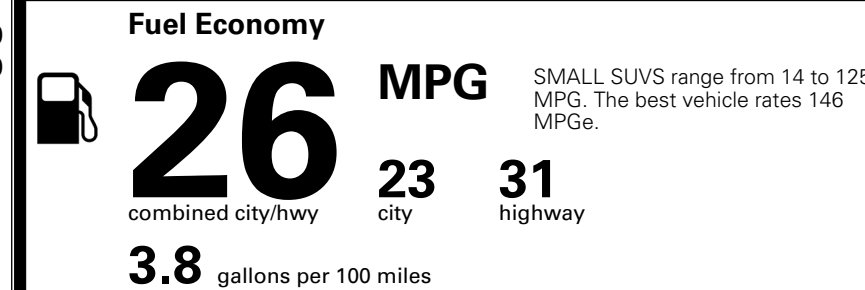

MANUFACTURER'S SUGGESTED RETAIL PRICE ▶ $ 32,390.00

ADDITIONAL INSTALLED EQUIPMENT:
(In addition to or in place of standard features)
Glacial White Pearl Paint $495.00
Carpeted Floor Mats $235.00

MSRP INCLUDING OPTIONS $ 33,120.00

INLAND FREIGHT AND HANDLING $ 1,495.00

TOTAL MANUFACTURER'S SUGGESTED RETAIL PRICE ▶ $ 34,615.00

TOTAL ADDITIONAL WEIGHT: 6.6

*Additional terms and conditions apply.
**Kia Connect may be currently unavailable for some Model Year 2022 and newer vehicles sold or purchased in Massachusetts; please see owners.kia.com for more information.
NOTE: When you purchase this vehicle, Kia America, Inc. collects personal information you provide to the dealership. For information on our collection and use of personal information and your rights, please see our Privacy Policy on www.kia.com.

EPA DOT Fuel Economy and Environment

Gasoline Vehicle

You spend $1,000 more in fuel costs over 5 years
compared to the average new vehicle.

Annual fuel cost $1,900