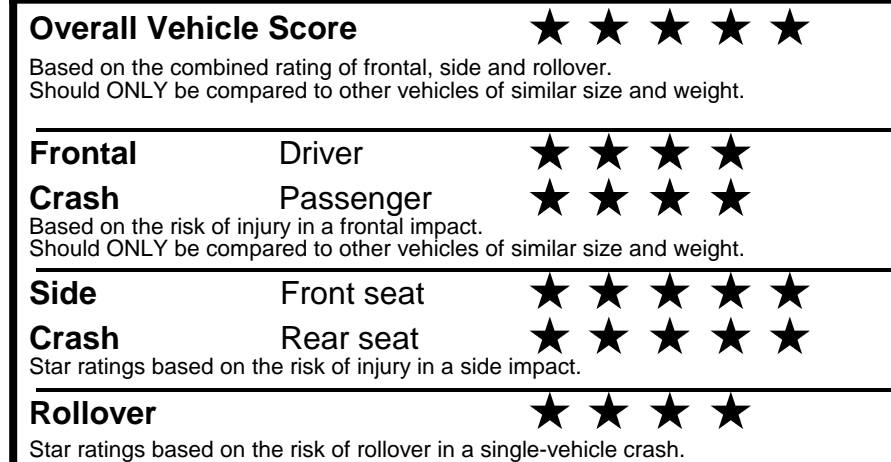

fueleconomy.gov

Calculate personalized estimates and compare vehicles

GOVERNMENT 5-STAR SAFETY RATINGS

Star ratings range from 1 to 5 stars (★★★★★) with 5 being the highest.
 Source: National Highway Traffic Safety Administration (NHTSA).
www.safercar.gov or 1-888-327-4236