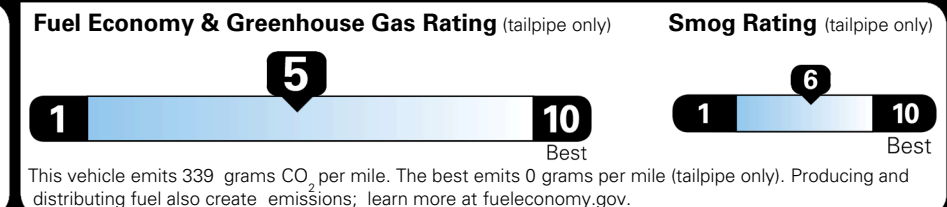

MSRP INCLUDING OPTIONS \$ 33,120.00

INLAND FREIGHT AND HANDLING \$ 1,495.00

TOTAL MANUFACTURER'S SUGGESTED RETAIL PRICE ▶ \$ 34,615.00

TOTAL ADDITIONAL WEIGHT: 6.6

*Additional terms and conditions apply.
 **Kia Connect may be currently unavailable for some Model Year 2022 and newer vehicles sold or purchased in Massachusetts; please see owners.kia.com for more information.
 NOTE: When you purchase this vehicle, Kia America, Inc. collects personal information you provide to the dealership. For information on our collection and use of personal information and your rights, please see our Privacy Policy on www.kia.com.

EPA DOT Fuel Economy and Environment

Gasoline Vehicle

You spend \$1,000 more in fuel costs over 5 years
 compared to the average new vehicle.

Annual fuel cost \$1,900

Actual results will vary for many reasons, including driving conditions and how you drive and maintain your vehicle. The average new vehicle gets 29 MPG and costs \$8,500 to fuel over 5 years. Cost estimates are based on 15,000 miles per year at \$ 3.30 per gallon. MPGe is miles per gasoline gallon equivalent. Vehicle emissions are a significant cause of climate change and smog.