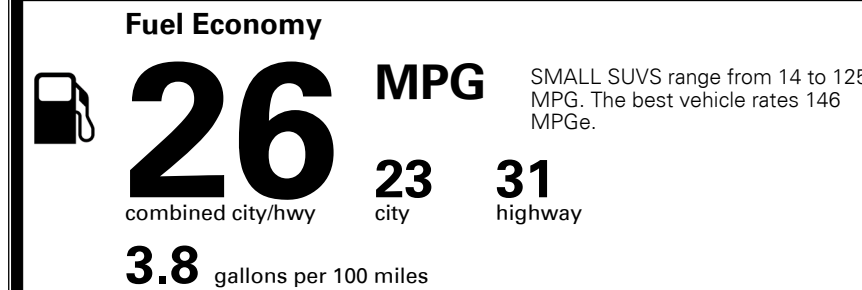

MANUFACTURER'S SUGGESTED RETAIL PRICE ▶ $ 32,190.00

ADDITIONAL INSTALLED EQUIPMENT:
(In addition to or in place of standard features)
Carpeted Floor Mats $235.00

MSRP INCLUDING OPTIONS $ 32,425.00

INLAND FREIGHT AND HANDLING $ 1,445.00

TOTAL MANUFACTURER'S SUGGESTED RETAIL PRICE ▶ $ 33,870.00

TOTAL ADDITIONAL WEIGHT: 6.6

*Additional terms and conditions apply.
**Kia Connect may be currently unavailable for some Model Year 2022 and newer vehicles sold or purchased in Massachusetts; please see owners.kia.com for more information.
NOTE: When you purchase this vehicle, Kia America, Inc. collects personal information you provide to the dealership. For information on our collection and use of personal information and your rights, please see our Privacy Policy on www.kia.com.

EPA DOT Fuel Economy and Environment

Gasoline Vehicle

You spend $1,000 more in fuel costs over 5 years
compared to the average new vehicle.

Annual fuel cost $1,900