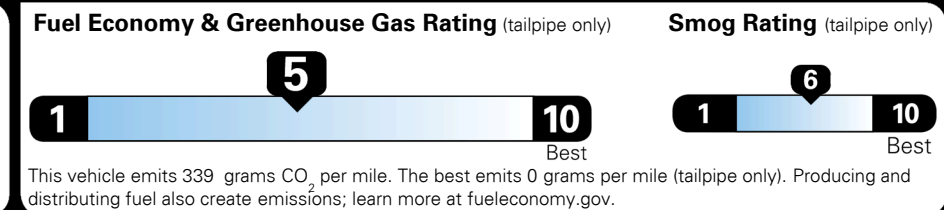

EPA DOT Fuel Economy and Environment

Gasoline Vehicle

You spend \$1,000 more in fuel costs over 5 years
 compared to the average new vehicle.

Annual fuel cost \$1,900

Actual results will vary for many reasons, including driving conditions and how you drive and maintain your vehicle. The average new vehicle gets 29 MPG and costs \$8,500 to fuel over 5 years. Cost estimates are based on 15,000 miles per year at \$ 3.30 per gallon. MPGe is miles per gasoline gallon equivalent. Vehicle emissions are a significant cause of climate change and smog.