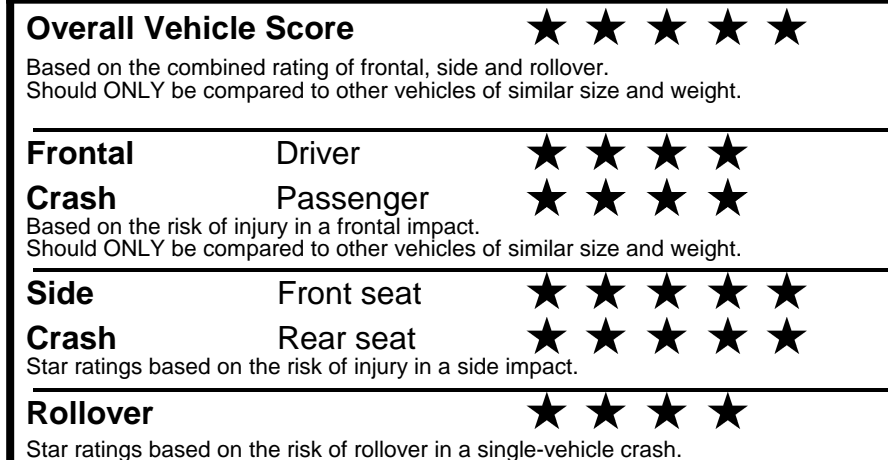

fueleconomy.gov

Calculate personalized estimates and compare vehicles

GOVERNMENT 5-STAR SAFETY RATINGS

Star ratings range from 1 to 5 stars (★★★★★) with 5 being the highest.
 Source: National Highway Traffic Safety Administration (NHTSA).
www.safercar.gov or 1-888-327-4236