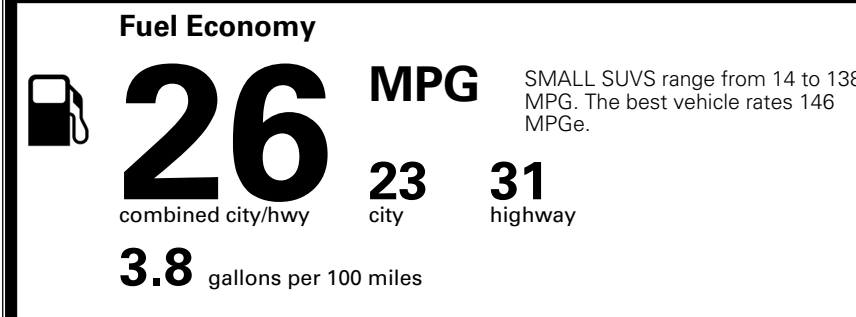

MSRP INCLUDING OPTIONS \$ 33,120.00

INLAND FREIGHT AND HANDLING \$ 1,495.00

TOTAL MANUFACTURER'S SUGGESTED RETAIL PRICE ▶ \$ 34,615.00

TOTAL ADDITIONAL WEIGHT: 6.6

*Additional terms and conditions apply.
 **Kia Connect may be currently unavailable for some Model Year 2022 and newer vehicles sold or purchased in Massachusetts; please see owners.kia.com for more information.
 NOTE: When you purchase this vehicle, Kia America, Inc. collects personal information you provide to the dealership. For information on our collection and use of personal information and your rights, please see our Privacy Policy on www.kia.com.

EPA DOT Fuel Economy and Environment

Gasoline Vehicle

You spend \$1,000 more in fuel costs over 5 years
 compared to the average new vehicle.

Annual fuel cost \$1,900

Actual results will vary for many reasons, including driving conditions and how you drive and maintain your vehicle. The average new vehicle gets 29 MPG and costs \$8,500 to fuel over 5 years. Cost estimates are based on 15,000 miles per year at \$ 3.30 per gallon. MPGe is miles per gasoline gallon equivalent. Vehicle emissions are a significant cause of climate change and smog.