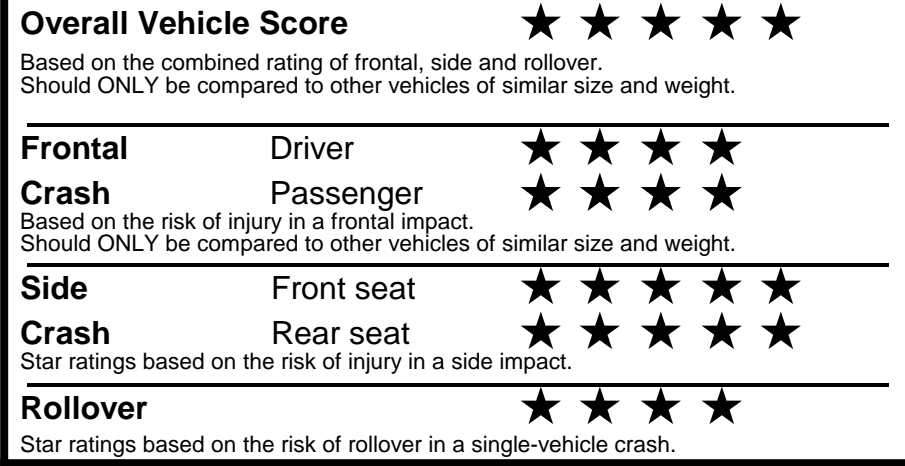

fueleconomy.gov

Calculate personalized estimates and compare vehicles

GOVERNMENT 5-STAR SAFETY RATINGS

Star ratings range from 1 to 5 stars (★★★★★) with 5 being the highest.
 Source: National Highway Traffic Safety Administration (NHTSA).
www.safercar.gov or 1-888-327-4236