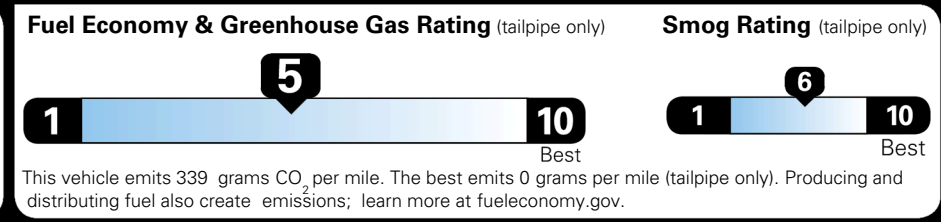

Actual results will vary for many reasons, including driving conditions and how you drive and maintain your vehicle. The average new vehicle gets 29 MPG and costs $8,500 to fuel over 5 years. Cost estimates are based on 15,000 miles per year at $ 3.30 per gallon. MPGe is miles per gasoline gallon equivalent. Vehicle emissions are a significant cause of climate change and smog.

fueleconomy.gov

Calculate personalized estimates and compare vehicles