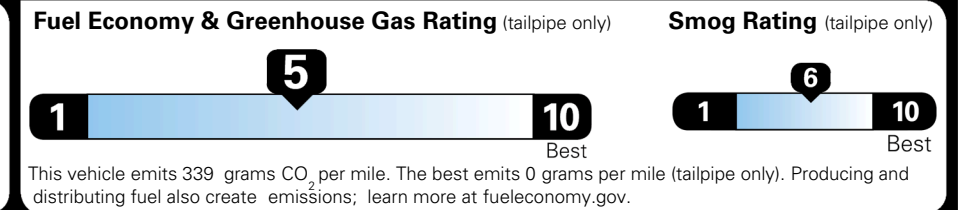

MSRP INCLUDING OPTIONS \$ 37,695.00

INLAND FREIGHT AND HANDLING \$ 1,495.00

TOTAL MANUFACTURER'S SUGGESTED RETAIL PRICE ▶

\$ 39,190.00

TOTAL ADDITIONAL WEIGHT: 8.0

*Additional terms and conditions apply.
 **Kia Connect may be currently unavailable for some Model Year 2022 and newer vehicles sold or purchased in Massachusetts; please see owners.kia.com for more information.
 NOTE: When you purchase this vehicle, Kia America, Inc. collects personal information you provide to the dealership. For information on our collection and use of personal information and your rights, please see our Privacy Policy on www.kia.com.

EPA DOT Fuel Economy and Environment

Gasoline Vehicle

You spend \$1,000 more in fuel costs over 5 years compared to the average new vehicle.

Annual fuel cost \$1,900

Actual results will vary for many reasons, including driving conditions and how you drive and maintain your vehicle. The average new vehicle gets 29 MPG and costs \$8,500 to fuel over 5 years. Cost estimates are based on 15,000 miles per year at \$ 3.30 per gallon. MPGe is miles per gasoline gallon equivalent. Vehicle emissions are a significant cause of climate change and smog.