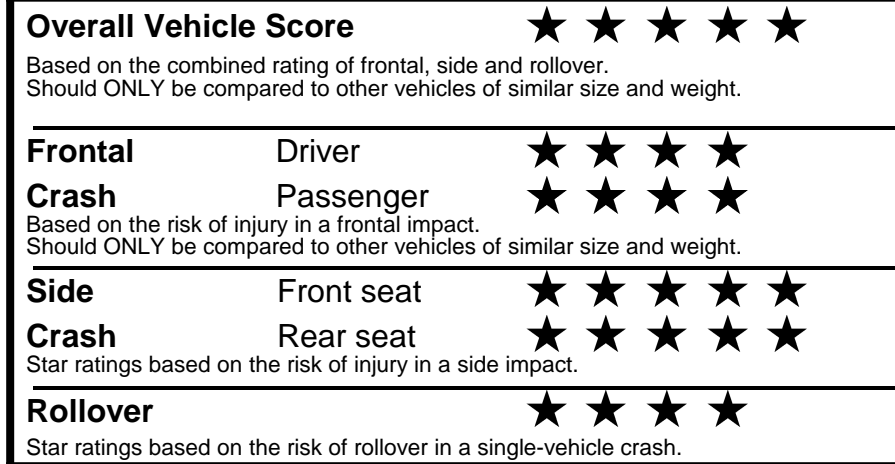

fueleconomy.gov

Calculate personalized estimates and compare vehicles

GOVERNMENT 5-STAR SAFETY RATINGS

Star ratings range from 1 to 5 stars (★★★★★) with 5 being the highest.
 Source: National Highway Traffic Safety Administration (NHTSA).
www.safercar.gov or 1-888-327-4236