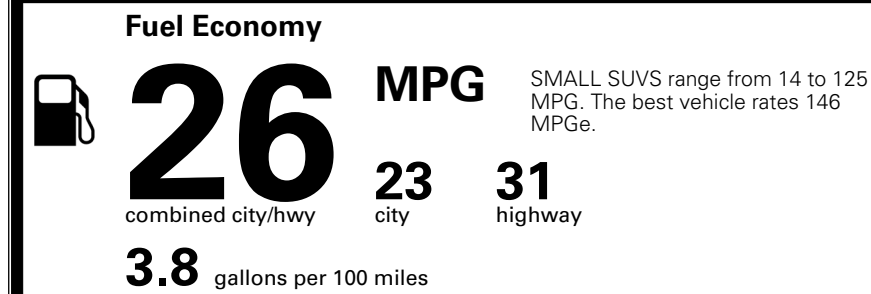

EPA DOT Fuel Economy and Environment

Gasoline Vehicle

You spend $1,000 more in fuel costs over 5 years compared to the average new vehicle.

Annual fuel cost $1,900