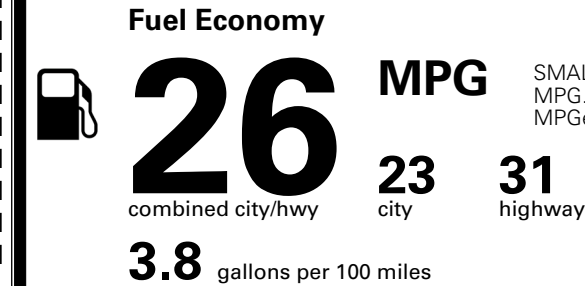

MSRP INCLUDING OPTIONS \$ 37,695.00

INLAND FREIGHT AND HANDLING \$ 1,495.00

TOTAL MANUFACTURER'S SUGGESTED RETAIL PRICE ▶

\$ 39,190.00

TOTAL ADDITIONAL WEIGHT: 8.0

*Additional terms and conditions apply.

**Kia Connect may be currently unavailable for some Model Year 2022 and newer vehicles sold or purchased in Massachusetts; please see owners.kia.com for more information.

EPA DOT Fuel Economy and Environment

Gasoline Vehicle

SMALL SUVs range from 14 to 125 MPG. The best vehicle rates 146 MPGe.

You spend
\$1,000
 more in fuel costs
 over 5 years
 compared to the
 average new vehicle.