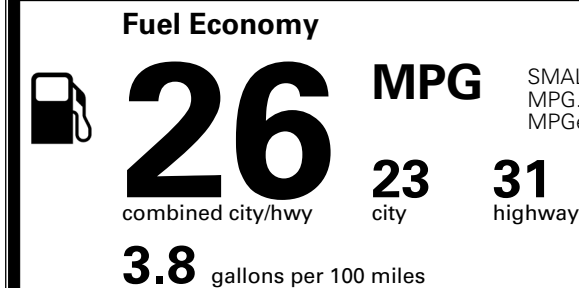

TOTAL ADDITIONAL WEIGHT: 1.4

*Additional terms and conditions apply.

**Kia Connect may be currently unavailable for some Model Year 2022 and newer vehicles sold or purchased in Massachusetts; please see owners.kia.com for more information.

EPA DOT Fuel Economy and Environment

Gasoline Vehicle

SMALL SUVs range from 14 to 138 MPG. The best vehicle rates 146 MPGe.

You spend
\$1,000
 more in fuel costs
 over 5 years
 compared to the
 average new vehicle.