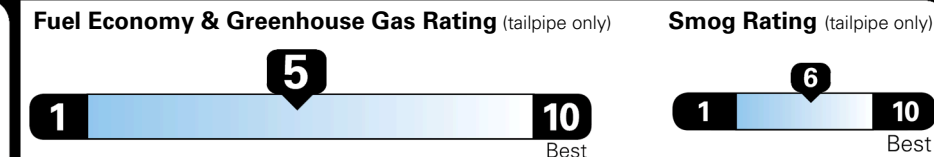

This vehicle emits 339 grams CO₂ per mile. The best emits 0 grams per mile (tailpipe only). Producing and distributing fuel also create emissions; learn more at fueleconomy.gov.

Actual results will vary for many reasons, including driving conditions and how you drive and maintain your vehicle. The average new vehicle gets 29 MPG and costs $8,500 to fuel over 5 years. Cost estimates are based on 15,000 miles per year at $ 3.30 per gallon. MPGe is miles per gasoline gallon equivalent. Vehicle emissions are a significant cause of climate change and smog.

fueleconomy.gov

Calculate personalized estimates and compare vehicles

GOVERNMENT 5-STAR SAFETY RATINGS

Overall Vehicle Score ★ ★ ★ ★ ★

Based on the combined rating of frontal, side and rollover. Should ONLY be compared to other vehicles of similar size and weight.

Frontal Driver ★ ★ ★ ★

Crash Passenger ★ ★ ★ ★

Based on the risk of injury in a frontal impact. Should ONLY be compared to other vehicles of similar size and weight.

Side Front seat ★ ★ ★ ★ ★

Crash Rear seat ★ ★ ★ ★ ★

Star ratings based on the risk of injury in a side impact.

Rollover ★ ★ ★ ★

Star ratings based on the risk of rollover in a single-vehicle crash.

Star ratings range from 1 to 5 stars (★★★★★) with 5 being the highest.

Source: National Highway Traffic Safety Administration (NHTSA).

www.safercar.gov or 1-888-327-4236

Manufacturer's suggested retail price includes Manufacturer's recommended pre-delivery service. License and title fees, state and local taxes and other dealer installed options and accessories are not included in the manufacturer's suggested retail price.

PARTS CONTENT INFORMATION

FOR VEHICLES IN THIS CAR LINE U.S./CANADIAN PARTS CONTENT: 55 %

MAJOR SOURCES OF FOREIGN PARTS: KOREA: 30%

NOTE: PARTS CONTENT DOES NOT INCLUDE FINAL ASSEMBLY, DISTRIBUTION, OR OTHER NON-PARTS COSTS.

FOR THIS VEHICLE FINAL ASSEMBLY POINT: WEST POINT, GA, USA

COUNTRY OF ORIGIN

ENGINE (MOTOR): USA

TRANSMISSION: USA