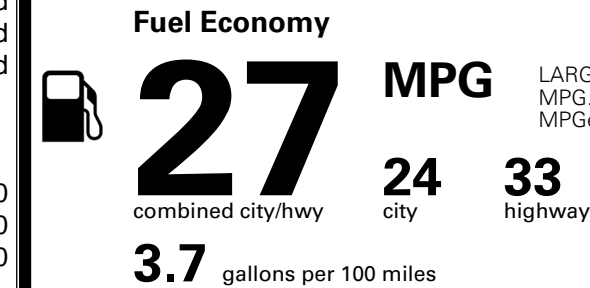

\$ 30,090.00

Included  
 Included  
 Included

\$495.00  
 \$295.00  
 \$2,200.00

\$200.00  
 \$350.00

MSRP INCLUDING OPTIONS

\$ 33,630.00

INLAND FREIGHT AND HANDLING

\$ 1,245.00

### EPA DOT Fuel Economy and Environment

LARGE CARS range from 14 to 146 MPG. The best vehicle rates 146 MPGe.

Gasoline Vehicle

You spend **\$750** more in fuel costs over 5 years compared to the average new vehicle.