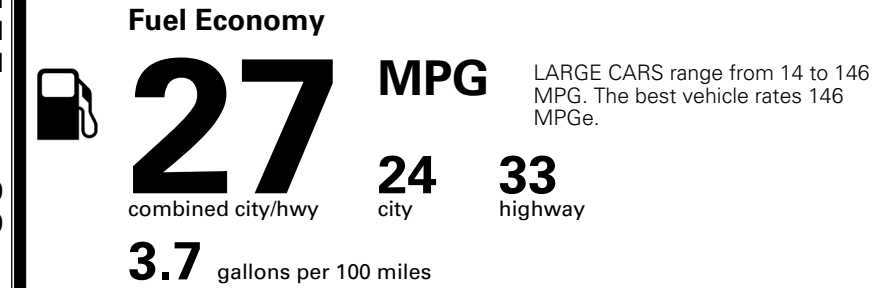

WARRANTY

10 Year/100,000 Mile Limited Powertrain Warranty
5 Year/60,000 Mile Limited Basic Warranty
5 Year/60,000 Mile Roadside Assistance

MANUFACTURER'S SUGGESTED RETAIL PRICE ▶

$ 30,090.00

COMPARE GT-LINE AWD FEATURES

Added to/in place of standard GT-Line FWD features
- All-Wheel Drive
- Heated Steering Wheel

Included
Included
Included

ADDITIONAL INSTALLED EQUIPMENT:

(In addition to or in place of standard features)

GT-Line Red Interior Color Package
GT-Line Premium Package
- Panoramic Sunroof w/ Power Sunshade
- LED Interior Lighting
- Bose Premium Audio w/Active Sound Design
- 18" Black Finished Alloy Wheels, Unique Design
Carpeted Floor Mats
Auto-Dimming Mirror w/ HomeLink™

$295.00
$2,200.00

$200.00
$350.00

MSRP INCLUDING OPTIONS

$ 33,135.00

INLAND FREIGHT AND HANDLING

$ 1,245.00

TOTAL MANUFACTURER'S SUGGESTED RETAIL PRICE ▶

$ 34,380.00

TOTAL ADDITIONAL WEIGHT: 8.7

*Additional terms and conditions apply.

**Kia Connect may be currently unavailable for some Model Year 2022 and newer vehicles sold or purchased in Massachusetts; please see owners.kia.com for more information.

NOTE: When you purchase this vehicle, Kia America, Inc. collects personal information you provide to the dealership. For information on our collection and use of personal information and your rights, please see our Privacy Policy on www.kia.com.

EPA DOT Fuel Economy and Environment

Gasoline Vehicle

You spend
$750
more in fuel costs
over 5 years
compared to the
average new vehicle.

Annual fuel cost
$1,850