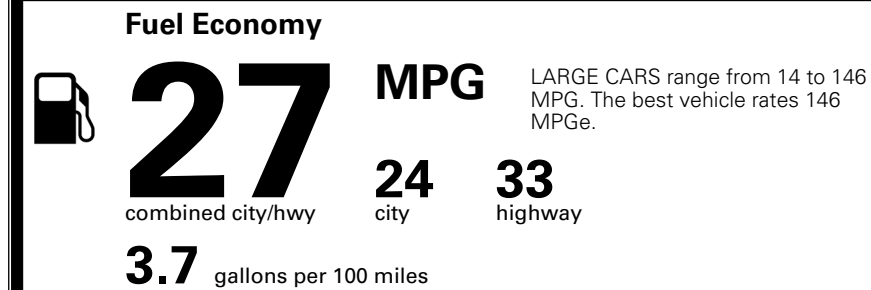

MANUFACTURER'S SUGGESTED RETAIL PRICE ▶

$ 30,090.00

COMPARE GT-LINE AWD FEATURES

Added to/in place of standard GT-Line FWD features
- All-Wheel Drive
- Heated Steering Wheel

Included
Included
Included

ADDITIONAL INSTALLED EQUIPMENT:

(In addition to or in place of standard features)

GT-Line Red Interior Color Package
GT-Line Premium Package
- Panoramic Sunroof w/ Power Sunshade
- LED Interior Lighting
- Bose Premium Audio w/Active Sound Design
- 18" Black Finished Alloy Wheels, Unique Design
Carpeted Floor Mats
Auto-Dimming Mirror w/ HomeLink™
First Aid Kit, Small

$295.00
$2,200.00

$200.00
$350.00
$45.00

MSRP INCLUDING OPTIONS

$ 33,180.00

INLAND FREIGHT AND HANDLING

$ 1,245.00

TOTAL MANUFACTURER'S SUGGESTED RETAIL PRICE ▶

$ 34,425.00

TOTAL ADDITIONAL WEIGHT: 9.5

*Additional terms and conditions apply.

**Kia Connect may be currently unavailable for some Model Year 2022 and newer vehicles sold or purchased in Massachusetts; please see owners.kia.com for more information.

NOTE: When you purchase this vehicle, Kia America, Inc. collects personal information you provide to the dealership. For information on our collection and use of personal information and your rights, please see our Privacy Policy on www.kia.com.

EPA DOT Fuel Economy and Environment

Gasoline Vehicle

You spend **$750** more in fuel costs over 5 years compared to the average new vehicle.

Annual fuel cost **$1,850**