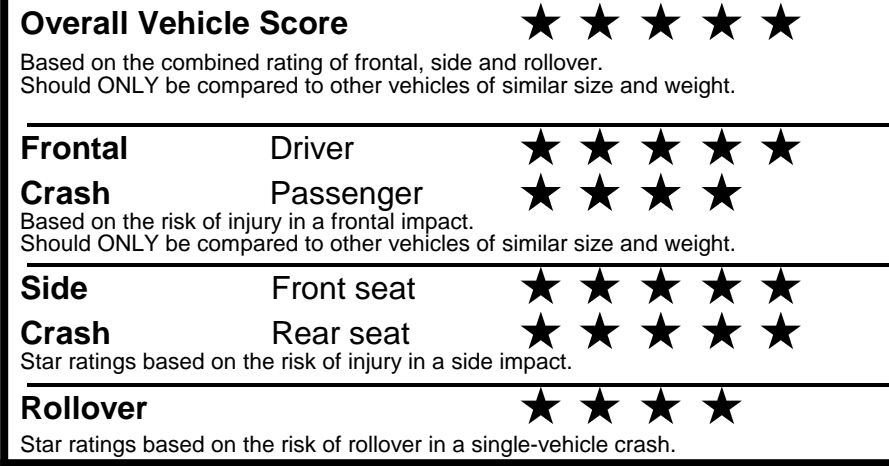

GOVERNMENT 5-STAR SAFETY RATINGS

PARTS CONTENT INFORMATION

FOR VEHICLES IN THIS CAR LINE U.S./CANADIAN PARTS CONTENT: 0 %

MAJOR SOURCES OF FOREIGN PARTS: KOREA: 90%

NOTE: PARTS CONTENT DOES NOT INCLUDE FINAL ASSEMBLY, DISTRIBUTION, OR OTHER NON-PARTS COSTS.

FOR THIS VEHICLE FINAL ASSEMBLY POINT: HWASUNG, KOREA

COUNTRY OF ORIGIN: KOREA

ENGINE (MOTOR): KOREA

TRANSMISSION: KOREA

*Additional terms and conditions apply.
**Kia Connect may be currently unavailable for some Model Year 2022 and newer vehicles sold or purchased in Massachusetts; please see owners.kia.com for more information.
NOTE: When you purchase this vehicle, Kia America, Inc. collects personal information you provide to the dealership. For information on our collection and use of personal information and your rights, please see our Privacy Policy on www.kia.com.

Star ratings range from 1 to 5 stars (★★★★★) with 5 being the highest.
Source: National Highway Traffic Safety Administration (NHTSA).
www.safercar.gov or 1-888-327-4236

Manufacturer's suggested retail price includes Manufacturer's recommended pre-delivery service. License and title fees, state and local taxes and other dealer installed options and accessories are not included in the manufacturer's suggested retail price.