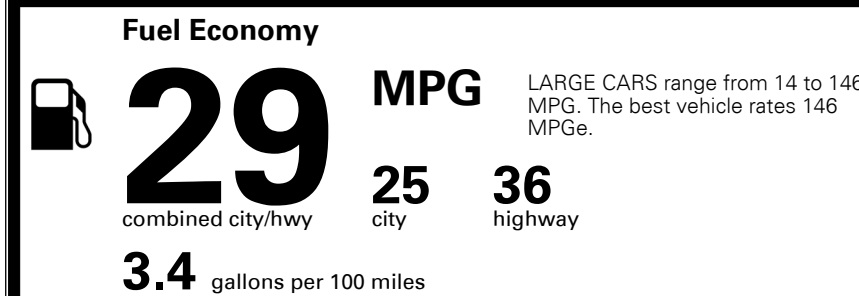

EPA DOT Fuel Economy and Environment

Gasoline Vehicle

You save $0
in fuel costs over 5 years compared to the average new vehicle.

Annual fuel cost $1,700