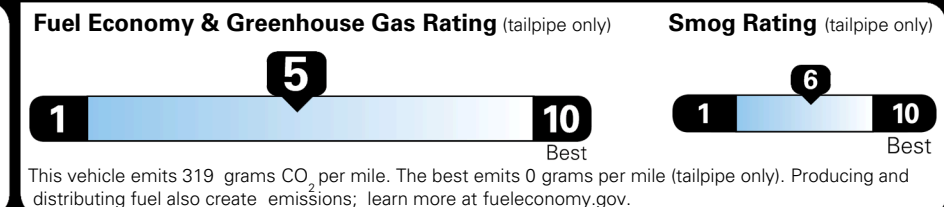

Actual results will vary for many reasons, including driving conditions and how you drive and maintain your vehicle. The average new vehicle gets 29 MPG and costs $8,000 to fuel over 5 years. Cost estimates are based on 15,000 miles per year at $ 3.10 per gallon. MPGe is miles per gasoline gallon equivalent. Vehicle emissions are a significant cause of climate change and smog.

fueleconomy.gov

Calculate personalized estimates and compare vehicles

GOVERNMENT 5-STAR SAFETY RATINGS

Overall Vehicle Score	Not Rated	
Based on the combined rating of frontal, side and rollover. Should ONLY be compared to other vehicles of similar size and weight.		
Frontal	Driver	Not Rated
Crash	Passenger	Not Rated
Based on the risk of injury in a frontal impact. Should ONLY be compared to other vehicles of similar size and weight.		
Side	Front seat	Not Rated
Crash	Rear seat	Not Rated
Star ratings based on the risk of injury in a side impact.		
Rollover	Not Rated	
Star ratings based on the risk of rollover in a single-vehicle crash.		

Star ratings range from 1 to 5 stars (★★★★★) with 5 being the highest.
Source: National Highway Traffic Safety Administration (NHTSA).
www.safercar.gov or 1-888-327-4236

Manufacturer's suggested retail price includes Manufacturer's recommended pre-delivery service. License and title fees, state and local taxes and other dealer installed options and accessories are not included in the manufacturer's suggested retail price.

PARTS CONTENT INFORMATION

FOR VEHICLES IN THIS CAR LINE U.S./CANADIAN PARTS CONTENT: 0 %

MAJOR SOURCES OF FOREIGN PARTS: KOREA: 90%

NOTE: PARTS CONTENT DOES NOT INCLUDE FINAL ASSEMBLY, DISTRIBUTION, OR OTHER NON-PARTS COSTS.

FOR THIS VEHICLE FINAL ASSEMBLY POINT: GWANGJU, KOREA

COUNTRY OF ORIGIN ENGINE (MOTOR):

TRANSMISSION: KOREA