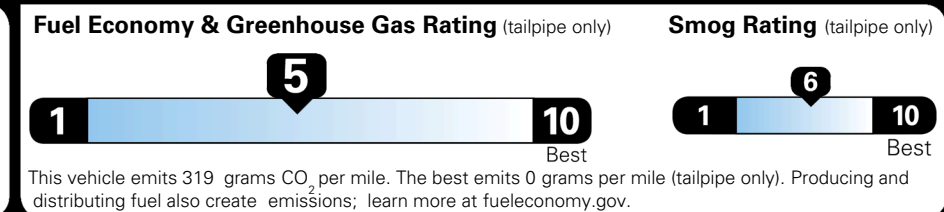

Actual results will vary for many reasons, including driving conditions and how you drive and maintain your vehicle. The average new vehicle gets 29 MPG and costs $8,000 to fuel over 5 years. Cost estimates are based on 15,000 miles per year at $ 3.10 per gallon. MPGe is miles per gasoline gallon equivalent. Vehicle emissions are a significant cause of climate change and smog.

fueleconomy.gov

Calculate personalized estimates and compare vehicles

GOVERNMENT 5-STAR SAFETY RATINGS

Overall Vehicle Score	Not Rated	
Based on the combined rating of frontal, side and rollover. Should ONLY be compared to other vehicles of similar size and weight.		
Frontal Crash	Driver	Not Rated
	Passenger	Not Rated
Based on the risk of injury in a frontal impact. Should ONLY be compared to other vehicles of similar size and weight.		
Side Crash	Front seat	Not Rated
	Rear seat	Not Rated
Star ratings based on the risk of injury in a side impact.		
Rollover	Not Rated	
Star ratings based on the risk of rollover in a single-vehicle crash.		

Star ratings range from 1 to 5 stars (★★★★★) with 5 being the highest.
Source: National Highway Traffic Safety Administration (NHTSA).
www.safercar.gov or 1-888-327-4236

Manufacturer's suggested retail price includes Manufacturer's recommended pre-delivery service. License and title fees, state and local taxes and other dealer installed options and accessories are not included in the manufacturer's suggested retail price.

PARTS CONTENT INFORMATION

FOR VEHICLES IN THIS CAR LINE U.S./CANADIAN PARTS CONTENT: 0 %

MAJOR SOURCES OF FOREIGN PARTS: KOREA: 90%

NOTE: PARTS CONTENT DOES NOT INCLUDE FINAL ASSEMBLY, DISTRIBUTION, OR OTHER NON-PARTS COSTS.

FOR THIS VEHICLE FINAL ASSEMBLY POINT: GWANGJU, KOREA

COUNTRY OF ORIGIN ENGINE (MOTOR):

TRANSMISSION: KOREA