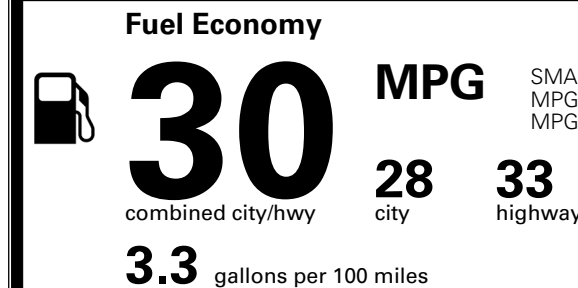

TOTAL ADDITIONAL WEIGHT: 7.2

EPA DOT Fuel Economy and Environment

Gasoline Vehicle

SMALL SUVs range from 14 to 138 MPG. The best vehicle rates 146 MPGe.

You save \$250
 in fuel costs over 5 years compared to the average new vehicle.