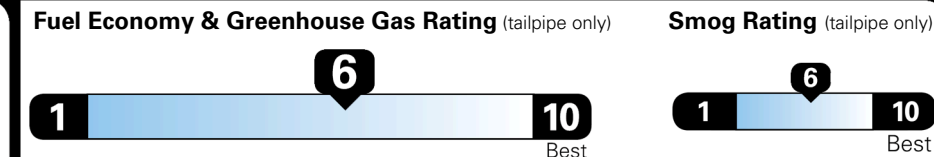

This vehicle emits 298 grams CO₂ per mile. The best emits 0 grams per mile (tailpipe only). Producing and distributing fuel also create emissions; learn more at fueleconomy.gov.

Actual results will vary for many reasons, including driving conditions and how you drive and maintain your vehicle. The average new vehicle gets 29 MPG and costs $8,000 to fuel over 5 years. Cost estimates are based on 15,000 miles per year at $ 3.10 per gallon. MPGe is miles per gasoline gallon equivalent. Vehicle emissions are a significant cause of climate change and smog.

fueleconomy.gov

Calculate personalized estimates and compare vehicles

GOVERNMENT 5-STAR SAFETY RATINGS

Overall Vehicle Score Not Rated

Based on the combined rating of frontal, side and rollover. Should ONLY be compared to other vehicles of similar size and weight.

Frontal Driver Not Rated

Crash Passenger Not Rated

Based on the risk of injury in a frontal impact. Should ONLY be compared to other vehicles of similar size and weight.

Side Front seat Not Rated

Crash Rear seat Not Rated

Star ratings based on the risk of injury in a side impact.

Rollover Not Rated

Star ratings based on the risk of rollover in a single-vehicle crash.

Star ratings range from 1 to 5 stars (★★★★★) with 5 being the highest.

Source: National Highway Traffic Safety Administration (NHTSA).

www.safercar.gov or 1-888-327-4236

Manufacturer's suggested retail price includes Manufacturer's recommended pre-delivery service. License and title fees, state and local taxes and other dealer installed options and accessories are not included in the manufacturer's suggested retail price.

PARTS CONTENT INFORMATION

FOR VEHICLES IN THIS CAR LINE U.S./CANADIAN PARTS CONTENT: 0 %

MAJOR SOURCES OF FOREIGN PARTS: KOREA: 90%

NOTE: PARTS CONTENT DOES NOT INCLUDE FINAL ASSEMBLY, DISTRIBUTION, OR OTHER NON-PARTS COSTS.

FOR THIS VEHICLE FINAL ASSEMBLY POINT: GWANGJU, KOREA

COUNTRY OF ORIGIN

ENGINE (MOTOR): KOREA

TRANSMISSION: KOREA