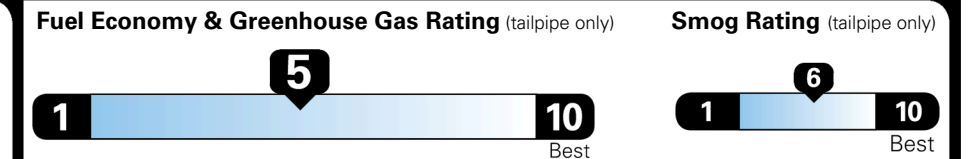

EPA DOT Fuel Economy and Environment

Gasoline Vehicle

Fuel Economy
28 MPG
combined city/hwy
3.6 gallons per 100 miles

26 MPG city
30 MPG highway

SMALL SUVs range from 14 to 138 MPG. The best vehicle rates 146 MPGe.

You spend $250 more in fuel costs over 5 years compared to the average new vehicle.

Annual fuel cost $1,650