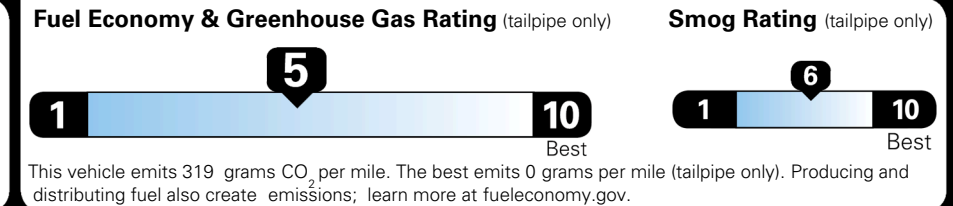

EPA DOT Fuel Economy and Environment

Gasoline Vehicle

Fuel Economy
28 MPG
combined city/hwy
3.6 gallons per 100 miles

26 MPG city
30 MPG highway

SMALL SUVs range from 14 to 138 MPG. The best vehicle rates 146 MPGe.

You spend $250 more in fuel costs over 5 years
compared to the average new vehicle.

Annual fuel cost $1,650