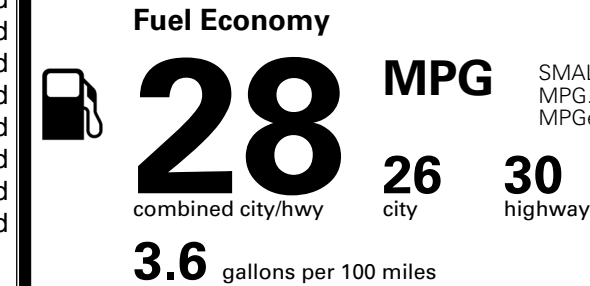

TOTAL ADDITIONAL WEIGHT: 4.7

EPA DOT Fuel Economy and Environment

Gasoline Vehicle

SMALL SUVs range from 14 to 138 MPG. The best vehicle rates 146 MPGe.

You spend \$250 more in fuel costs over 5 years compared to the average new vehicle.