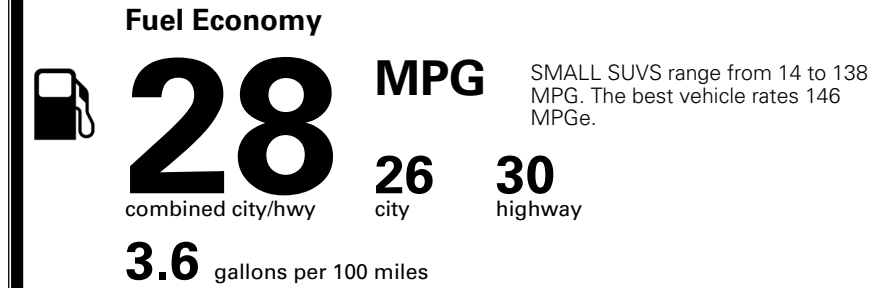

\$545.00
 \$200.00

MSRP INCLUDING OPTIONS

\$ 29,735.00

INLAND FREIGHT AND HANDLING

\$ 1,495.00

TOTAL MANUFACTURER'S SUGGESTED RETAIL PRICE ▶

\$ 31,230.00

*Additional terms and conditions apply.
 **Kia Connect may be currently unavailable for some Model Year 2022 and newer vehicles sold or purchased in Massachusetts; please see owners.kia.com for more information.
 NOTE: When you purchase this vehicle, Kia America, Inc. collects personal information you provide to the dealership. For information on our collection and use of personal information and your rights, please see our Privacy Policy on www.kia.com.

TOTAL ADDITIONAL WEIGHT: 7.2

EPA DOT Fuel Economy and Environment

Gasoline Vehicle

You spend
\$250
 more in fuel costs
 over 5 years
 compared to the
 average new vehicle.

Annual fuel cost
\$1,650

Actual results will vary for many reasons, including driving conditions and how you drive and maintain your vehicle. The average new vehicle gets 29 MPG and costs \$8,000 to fuel over 5 years. Cost estimates are based on 15,000 miles per year at \$ 3.10 per gallon. MPGe is miles per gasoline gallon equivalent. Vehicle emissions are a significant cause of climate change and smog.