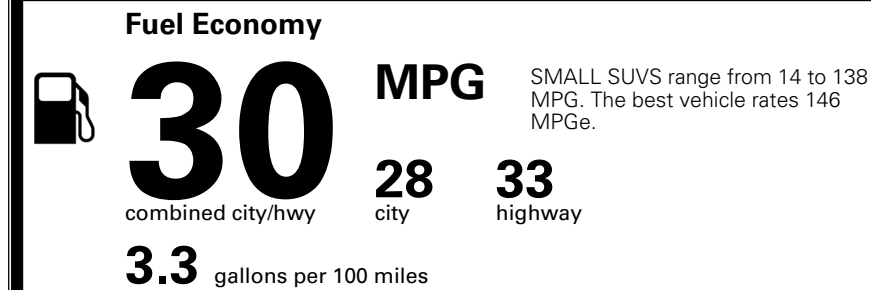

MANUFACTURER'S SUGGESTED RETAIL PRICE ▶

$ 26,390.00

COMPARE S FWD FEATURES

Added to/in place of standard LX FWD features

- 18" Alloy Wheels
- Heated Outside Mirrors
- Gloss Black Exterior Trim Accents
- Automatic Pop-Out Outside Door Handles
- Blind-Spot Collision-Avoidance Assist
- Rear Cross-Traffic Collision-Avoidance Assist
- Safe Exit Warning
- Power Driver's Seat w/ Power Lumbar
- Wireless Phone Charger

Included
Included
Included
Included
Included
Included
Included
Included
Included

ADDITIONAL INSTALLED EQUIPMENT:
(In addition to or in place of standard features)
Carpeted Floor Mats

$200.00

MSRP INCLUDING OPTIONS

$ 26,590.00

INLAND FREIGHT AND HANDLING

$ 1,495.00

TOTAL MANUFACTURER'S SUGGESTED RETAIL PRICE ▶

$ 28,085.00

*Additional terms and conditions apply.

**Kia Connect may be currently unavailable for some Model Year 2022 and newer vehicles sold or purchased in Massachusetts; please see owners.kia.com for more information.

NOTE: When you purchase this vehicle, Kia America, Inc. collects personal information you provide to the dealership. For information on our collection and use of personal information and your rights, please see our Privacy Policy on www.kia.com.

TOTAL ADDITIONAL WEIGHT: 7.2

EPA DOT Fuel Economy and Environment

Gasoline Vehicle

You save $250
in fuel costs over 5 years compared to the average new vehicle.

Annual fuel cost $1,550