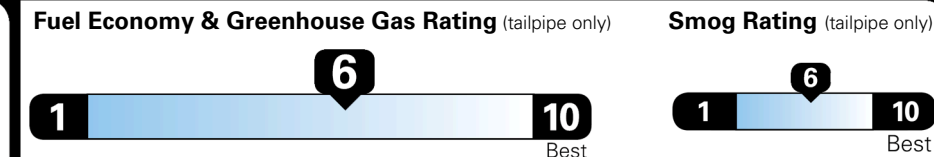

TOTAL ADDITIONAL WEIGHT: 7.2

EPA DOT Fuel Economy and Environment

Gasoline Vehicle

You save \$250
 in fuel costs over 5 years compared to the average new vehicle.

Annual fuel cost \$1,550

This vehicle emits 298 grams CO₂ per mile. The best emits 0 grams per mile (tailpipe only). Producing and distributing fuel also create emissions; learn more at fueleconomy.gov.