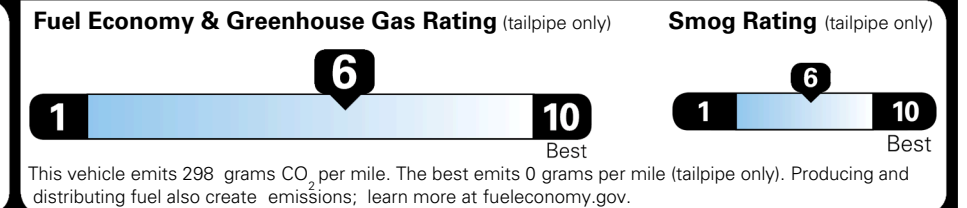

TOTAL ADDITIONAL WEIGHT: 7.2

EPA DOT Fuel Economy and Environment

Gasoline Vehicle

You save \$250
 in fuel costs over 5 years compared to the average new vehicle.

Annual fuel cost \$1,550

Actual results will vary for many reasons, including driving conditions and how you drive and maintain your vehicle. The average new vehicle gets 29 MPG and costs \$8,000 to fuel over 5 years. Cost estimates are based on 15,000 miles per year at \$ 3.10 per gallon. MPGe is miles per gasoline gallon equivalent. Vehicle emissions are a significant cause of climate change and smog.