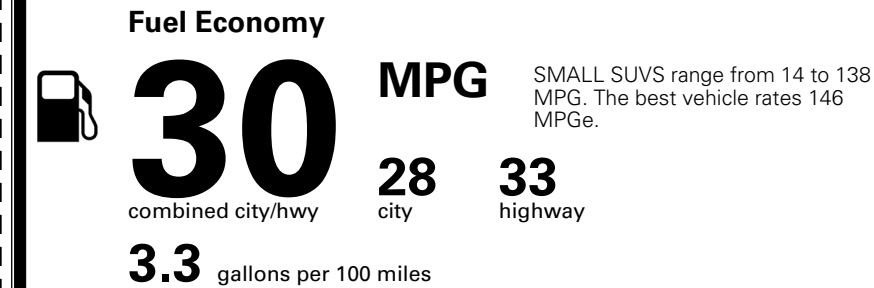

MANUFACTURER'S SUGGESTED RETAIL PRICE ▶

$ 26,390.00

COMPARE S FWD FEATURES

Added to/in place of standard LX FWD features

- 18" Alloy Wheels
- Heated Outside Mirrors
- Gloss Black Exterior Trim Accents
- Automatic Pop-Out Outside Door Handles
- Blind-Spot Collision-Avoidance Assist
- Rear Cross-Traffic Collision-Avoidance Assist
- Safe Exit Warning
- Power Driver's Seat w/ Power Lumbar
- Wireless Phone Charger

Included
Included
Included
Included
Included
Included
Included
Included
Included

ADDITIONAL INSTALLED EQUIPMENT:

(In addition to or in place of standard features)
Carpeted Floor Mats

$200.00

MSRP INCLUDING OPTIONS

$ 26,590.00

INLAND FREIGHT AND HANDLING

$ 1,495.00

TOTAL MANUFACTURER'S SUGGESTED RETAIL PRICE ▶

$ 28,085.00

*Additional terms and conditions apply.

**Kia Connect may be currently unavailable for some Model Year 2022 and newer vehicles sold or purchased in Massachusetts; please see owners.kia.com for more information.

NOTE: When you purchase this vehicle, Kia America, Inc. collects personal information you provide to the dealership. For information on our collection and use of personal information and your rights, please see our Privacy Policy on www.kia.com.

TOTAL ADDITIONAL WEIGHT: 7.2

EPA DOT Fuel Economy and Environment

Gasoline Vehicle

You save $250
in fuel costs over 5 years compared to the average new vehicle.

Annual fuel cost $1,550