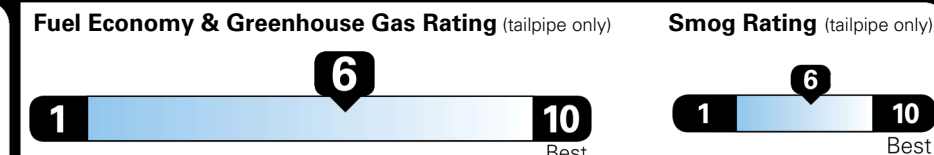

This vehicle emits 298 grams CO₂ per mile. The best emits 0 grams per mile (tailpipe only). Producing and distributing fuel also create emissions; learn more at fueleconomy.gov.

Actual results will vary for many reasons, including driving conditions and how you drive and maintain your vehicle. The average new vehicle gets 29 MPG and costs $8,000 to fuel over 5 years. Cost estimates are based on 15,000 miles per year at $ 3.10 per gallon. MPGe is miles per gasoline gallon equivalent. Vehicle emissions are a significant cause of climate change and smog.

fueleconomy.gov

Calculate personalized estimates and compare vehicles

GOVERNMENT 5-STAR SAFETY RATINGS

Overall Vehicle Score Not Rated

Based on the combined rating of frontal, side and rollover. Should ONLY be compared to other vehicles of similar size and weight.

Frontal Driver Not Rated

Crash Passenger Not Rated

Based on the risk of injury in a frontal impact. Should ONLY be compared to other vehicles of similar size and weight.

Side Front seat Not Rated

Crash Rear seat Not Rated

Star ratings based on the risk of injury in a side impact.

Rollover Not Rated

Star ratings based on the risk of rollover in a single-vehicle crash.

Star ratings range from 1 to 5 stars (★★★★★) with 5 being the highest.

Source: National Highway Traffic Safety Administration (NHTSA).

www.safercar.gov or 1-888-327-4236

Manufacturer's suggested retail price includes Manufacturer's recommended pre-delivery service. License and title fees, state and local taxes and other dealer installed options and accessories are not included in the manufacturer's suggested retail price.

PARTS CONTENT INFORMATION

FOR VEHICLES IN THIS CAR LINE U.S./CANADIAN PARTS CONTENT: 0 %

MAJOR SOURCES OF FOREIGN PARTS: KOREA: 90%

NOTE: PARTS CONTENT DOES NOT INCLUDE FINAL ASSEMBLY, DISTRIBUTION, OR OTHER NON-PARTS COSTS.

FOR THIS VEHICLE FINAL ASSEMBLY POINT: GWANGJU, KOREA

COUNTRY OF ORIGIN

ENGINE (MOTOR): KOREA

TRANSMISSION: KOREA