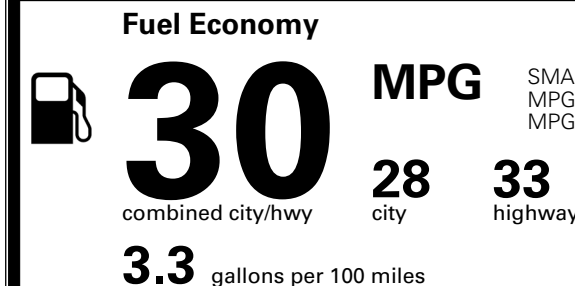

\$ 26,590.00

INLAND FREIGHT AND HANDLING

\$ 1,495.00

TOTAL MANUFACTURER'S SUGGESTED RETAIL PRICE ▶

\$ 28,085.00

TOTAL ADDITIONAL WEIGHT: 7.2

*Additional terms and conditions apply.

**Kia Connect may be currently unavailable for some Model Year 2022 and newer vehicles sold or purchased in Massachusetts; please see owners.kia.com for more information.

EPA DOT Fuel Economy and Environment

Gasoline Vehicle

SMALL SUVs range from 14 to 138 MPG. The best vehicle rates 146 MPGe.

You save \$250
 in fuel costs over 5 years compared to the average new vehicle.