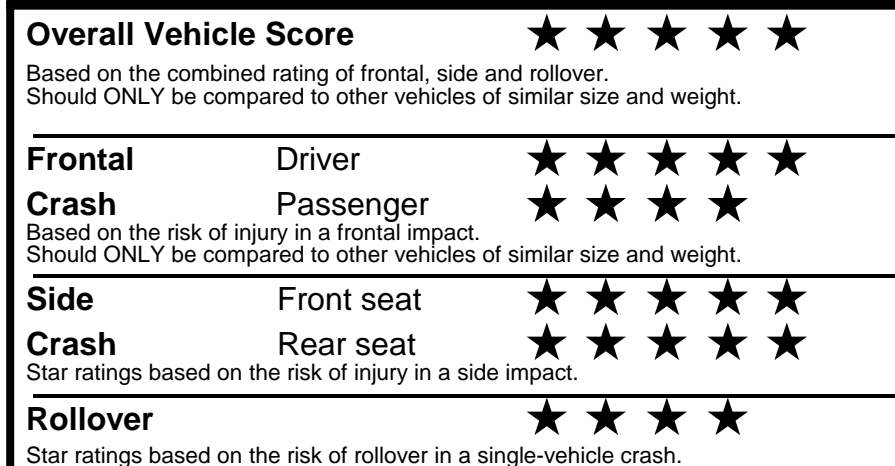

GOVERNMENT 5-STAR SAFETY RATINGS

Star ratings range from 1 to 5 stars (★★★★★) with 5 being the highest.
Source: National Highway Traffic Safety Administration (NHTSA).
www.safercar.gov or 1-888-327-4236

Manufacturer's suggested retail price includes Manufacturer's recommended pre-delivery service. License and title fees, state and local taxes and other dealer installed options and accessories are not included in the manufacturer's suggested retail price.

PARTS CONTENT INFORMATION

FOR VEHICLES IN THIS CAR LINE U.S./CANADIAN PARTS CONTENT: 3 %

MAJOR SOURCES OF FOREIGN PARTS: KOREA: 90%

NOTE: PARTS CONTENT DOES NOT INCLUDE FINAL ASSEMBLY, DISTRIBUTION, OR OTHER NON-PARTS COSTS.

FOR THIS VEHICLE FINAL ASSEMBLY POINT: GWANGJU, KOREA

COUNTRY OF ORIGIN ENGINE (MOTOR): KOREA
TRANSMISSION: KOREA