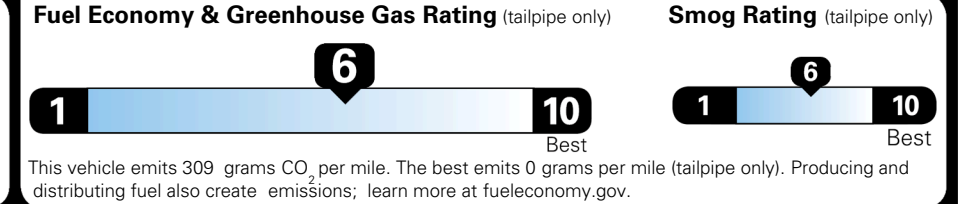

\$800.00
 \$200.00
 \$375.00

\$ 31,410.00

EPA DOT Fuel Economy and Environment

Gasoline Vehicle

You save \$0
 in fuel costs over 5 years compared to the average new vehicle.

Annual fuel cost \$1,700

Actual results will vary for many reasons, including driving conditions and how you drive and maintain your vehicle. The average new vehicle gets 29 MPG and costs \$8,500 to fuel over 5 years. Cost estimates are based on 15,000 miles per year at \$ 3.30 per gallon. MPGe is miles per gasoline gallon equivalent. Vehicle emissions are a significant cause of climate change and smog.