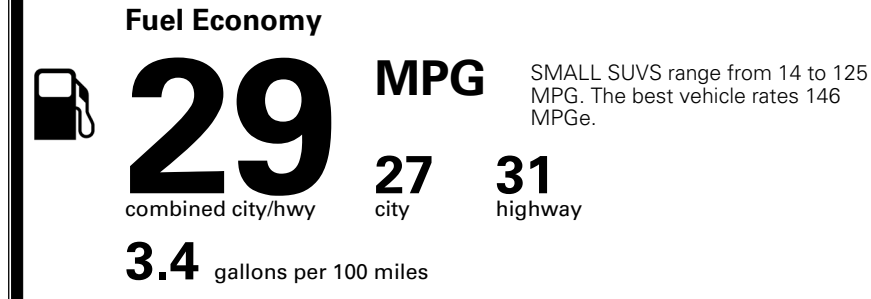

MSRP INCLUDING OPTIONS

INLAND FREIGHT AND HANDLING

TOTAL MANUFACTURER'S SUGGESTED RETAIL PRICE ▶

TOTAL ADDITIONAL WEIGHT: 6.9

\$ 28,590.00

Included
 Included
 Included
 Included
 Included
 Included
 Included
 Included
 Included
 Included

\$800.00
 \$200.00
 \$375.00

\$ 31,410.00

EPA DOT Fuel Economy and Environment

Gasoline Vehicle

You save \$0
 in fuel costs over 5 years compared to the average new vehicle.

Annual fuel cost \$1,700

Actual results will vary for many reasons, including driving conditions and how you drive and maintain your vehicle. The average new vehicle gets 29 MPG and costs \$8,500 to fuel over 5 years. Cost estimates are based on 15,000 miles per year at \$ 3.30 per gallon. MPGe is miles per gasoline gallon equivalent. Vehicle emissions are a significant cause of climate change and smog.