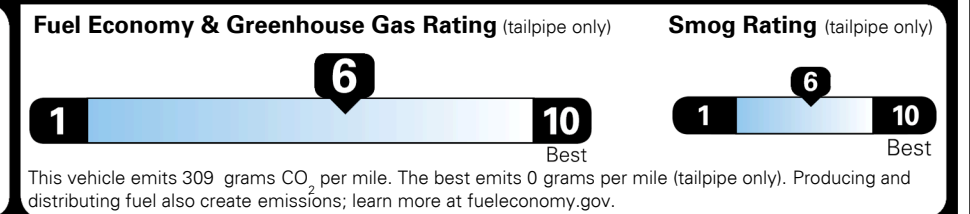

\$800.00

\$200.00

\$375.00

\$ 31,410.00

EPA DOT Fuel Economy and Environment

Gasoline Vehicle

You save \$0
 in fuel costs over 5 years compared to the average new vehicle.

Annual fuel cost \$1,700