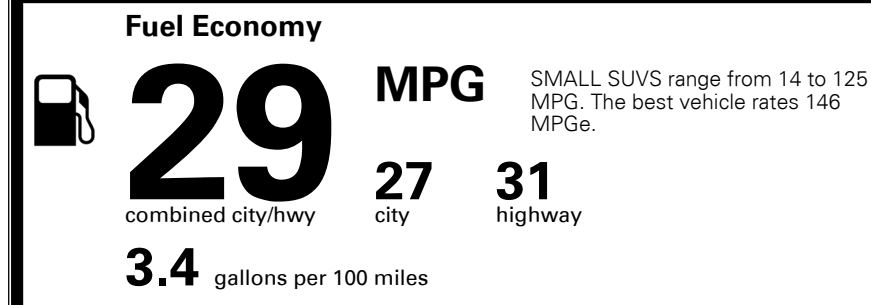

\$800.00

\$200.00

\$375.00

\$ 31,410.00

EPA DOT Fuel Economy and Environment

Gasoline Vehicle

You save \$0
 in fuel costs over 5 years compared to the average new vehicle.

Annual fuel cost \$1,700