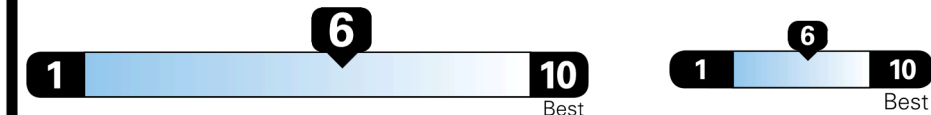

This vehicle emits 309 grams CO₂ per mile. The best emits 0 grams per mile (tailpipe only). Producing and distributing fuel also create emissions; learn more at fueleconomy.gov.

Actual results will vary for many reasons, including driving conditions and how you drive and maintain your vehicle. The average new vehicle gets 29 MPG and costs $8,500 to fuel over 5 years. Cost estimates are based on 15,000 miles per year at $ 3.30 per gallon. MPGe is miles per gasoline gallon equivalent. Vehicle emissions are a significant cause of climate change and smog.

fueleconomy.gov

Calculate personalized estimates and compare vehicles