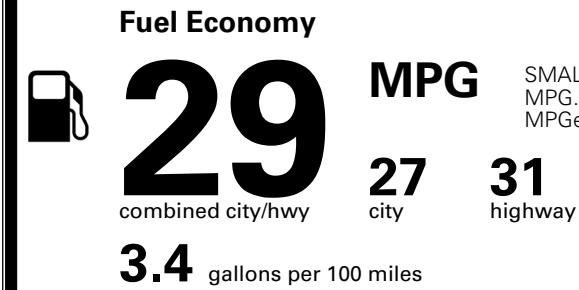

EPA DOT Fuel Economy and Environment

SMALL SUVs range from 14 to 138 MPG. The best vehicle rates 146 MPGe.

Gasoline Vehicle

You save \$0
 in fuel costs over 5 years compared to the average new vehicle.

Annual fuel cost \$1,700