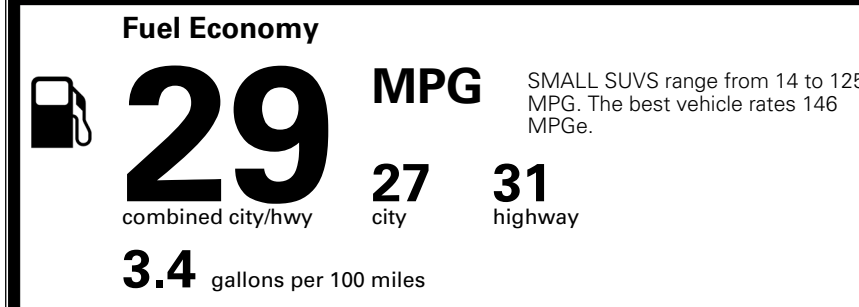

\$800.00
 \$200.00
 \$155.00

\$ 31,340.00

EPA DOT Fuel Economy and Environment

Gasoline Vehicle

You save \$0
 in fuel costs over 5 years compared to the average new vehicle.

Annual fuel cost \$1,700

Actual results will vary for many reasons, including driving conditions and how you drive and maintain your vehicle. The average new vehicle gets 29 MPG and costs \$8,500 to fuel over 5 years. Cost estimates are based on 15,000 miles per year at \$ 3.30 per gallon. MPGe is miles per gasoline gallon equivalent. Vehicle emissions are a significant cause of climate change and smog.