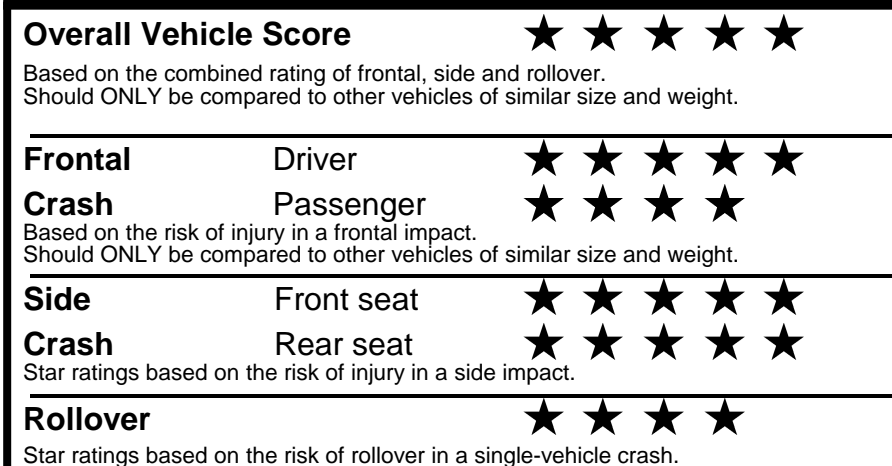

fueleconomy.gov

Calculate personalized estimates and compare vehicles

GOVERNMENT 5-STAR SAFETY RATINGS

Star ratings range from 1 to 5 stars (★★★★★) with 5 being the highest.
 Source: National Highway Traffic Safety Administration (NHTSA).
www.safercar.gov or 1-888-327-4236