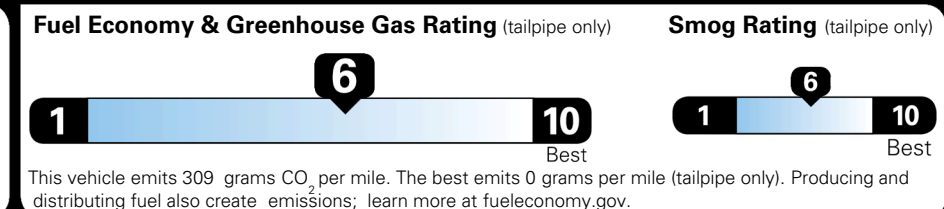

\$800.00
 \$200.00
 \$155.00

\$ 31,340.00

EPA DOT Fuel Economy and Environment

Gasoline Vehicle

You save \$0
 in fuel costs over 5 years compared to the average new vehicle.

Annual fuel cost \$1,700

Actual results will vary for many reasons, including driving conditions and how you drive and maintain your vehicle. The average new vehicle gets 29 MPG and costs \$8,500 to fuel over 5 years. Cost estimates are based on 15,000 miles per year at \$ 3.30 per gallon. MPGe is miles per gasoline gallon equivalent. Vehicle emissions are a significant cause of climate change and smog.