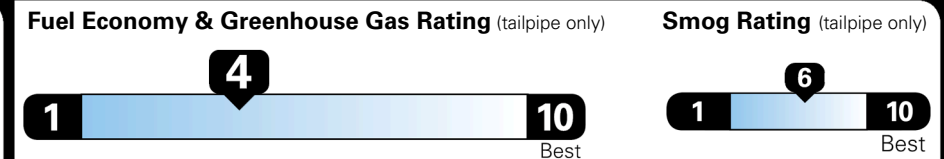

This vehicle emits 428 grams CO₂ per mile. The best emits 0 grams per mile (tailpipe only). Producing and distributing fuel also create emissions; learn more at fueleconomy.gov.

Actual results will vary for many reasons, including driving conditions and how you drive and maintain your vehicle. The average new vehicle gets 29 MPG and costs $8,500 to fuel over 5 years. Cost estimates are based on 15,000 miles per year at $ 3.30 per gallon. MPGe is miles per gasoline gallon equivalent. Vehicle emissions are a significant cause of climate change and smog.

fueleconomy.gov

Calculate personalized estimates and compare vehicles

GOVERNMENT 5-STAR SAFETY RATINGS

PARTS CONTENT INFORMATION

Overall Vehicle Score		Not Rated
Frontal	Driver	★★★★★
Crash	Passenger	★★★★
Side	Front seat	Not Rated
Crash	Rear seat	Not Rated
Rollover		★★★★

FOR VEHICLES IN THIS CAR LINE U.S./CANADIAN PARTS CONTENT: 2 %

MAJOR SOURCES OF FOREIGN PARTS: KOREA: 95%

NOTE: PARTS CONTENT DOES NOT INCLUDE FINAL ASSEMBLY, DISTRIBUTION, OR OTHER NON-PARTS COSTS.

FOR THIS VEHICLE FINAL ASSEMBLY POINT: GWANGMYEONG, KOREA

COUNTRY OF ORIGIN
ENGINE (MOTOR): KOREA
TRANSMISSION: KOREA

*Additional terms and conditions apply.
**Kia Connect may be currently unavailable for some Model Year 2022 and newer vehicles sold or purchased in Massachusetts; please see owners.kia.com for more information.
NOTE: When you purchase this vehicle, Kia America, Inc. collects personal information you provide to the dealership. For information on our collection and use of personal information and your rights, please see our Privacy Policy on www.kia.com.

Star ratings range from 1 to 5 stars (★★★★★) with 5 being the highest.
Source: National Highway Traffic Safety Administration (NHTSA).
www.safercar.gov or 1-888-327-4236

Manufacturer's suggested retail price includes Manufacturer's recommended pre-delivery service. License and title fees, state and local taxes and other dealer installed options and accessories are not included in the manufacturer's suggested retail price.