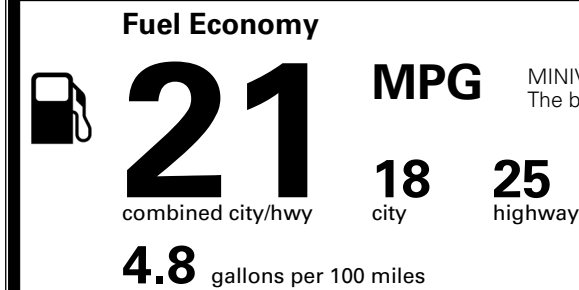

\$495.00
 \$285.00
 \$400.00

MSRP INCLUDING OPTIONS

\$ 42,770.00

INLAND FREIGHT AND HANDLING

\$ 1,545.00

TOTAL MANUFACTURER'S SUGGESTED RETAIL PRICE ▶

\$ 44,315.00

TOTAL ADDITIONAL WEIGHT: 12.8

EPA DOT Fuel Economy and Environment

Gasoline Vehicle

MINIVANS range from 20 to 83 MPG. The best vehicle rates 146 MPGe.

You spend **\$3,250** more in fuel costs over 5 years compared to the average new vehicle.