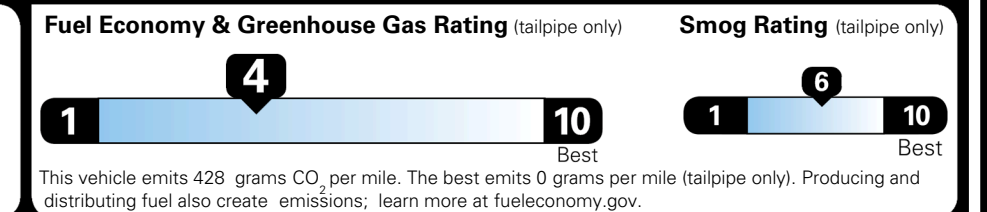

TOTAL ADDITIONAL WEIGHT: 15.9

EPA DOT Fuel Economy and Environment

Gasoline Vehicle

You spend
\$3,250
 more in fuel costs
 over 5 years
 compared to the
 average new vehicle.

Annual fuel cost
\$2,350

Actual results will vary for many reasons, including driving conditions and how you drive and maintain your vehicle. The average new vehicle gets 29 MPG and costs \$8,500 to fuel over 5 years. Cost estimates are based on 15,000 miles per year at \$ 3.30 per gallon. MPGe is miles per gasoline gallon equivalent. Vehicle emissions are a significant cause of climate change and smog.