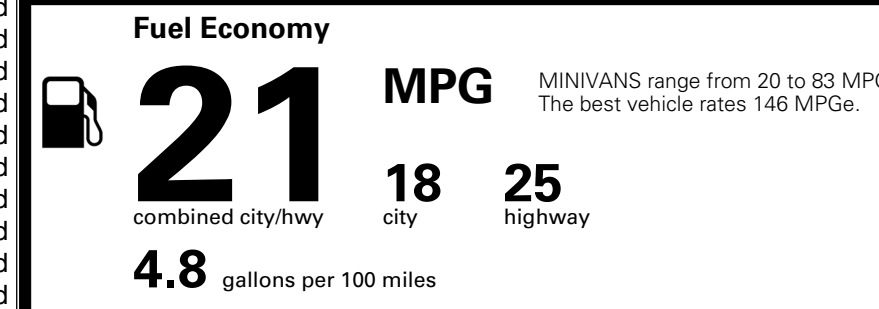

\$495.00
 Included

 \$285.00

MSRP INCLUDING OPTIONS

\$ 52,270.00

INLAND FREIGHT AND HANDLING

\$ 1,545.00

TOTAL MANUFACTURER'S SUGGESTED RETAIL PRICE ▶

\$ 53,815.00

TOTAL ADDITIONAL WEIGHT: 15.9

EPA DOT Fuel Economy and Environment

Gasoline Vehicle

You spend
\$3,250
 more in fuel costs
 over 5 years
 compared to the
 average new vehicle.

Annual fuel cost
\$2,350

Actual results will vary for many reasons, including driving conditions and how you drive and maintain your vehicle. The average new vehicle gets 29 MPG and costs \$8,500 to fuel over 5 years. Cost estimates are based on 15,000 miles per year at \$ 3.30 per gallon. MPGe is miles per gasoline gallon equivalent. Vehicle emissions are a significant cause of climate change and smog.