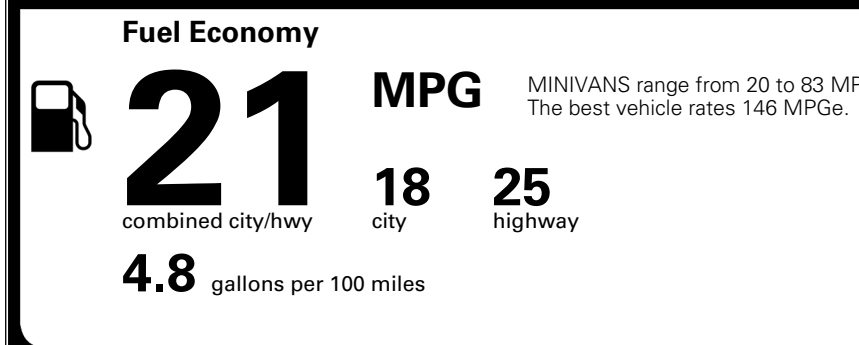

MSRP INCLUDING OPTIONS \$ 48,670.00

INLAND FREIGHT AND HANDLING \$ 1,545.00

TOTAL MANUFACTURER'S SUGGESTED RETAIL PRICE ▶ \$ 50,215.00

TOTAL ADDITIONAL WEIGHT: 12.8

EPA DOT Fuel Economy and Environment

Gasoline Vehicle