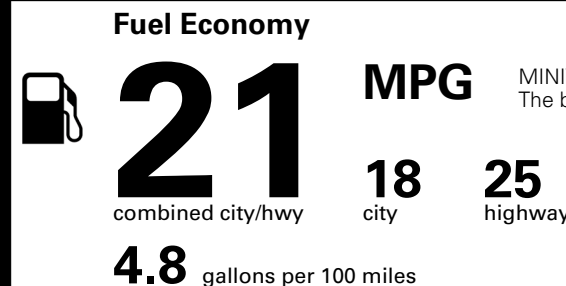

MSRP INCLUDING OPTIONS \$ 48,670.00

INLAND FREIGHT AND HANDLING \$ 1,545.00

TOTAL MANUFACTURER'S SUGGESTED RETAIL PRICE ▶ \$ 50,215.00

TOTAL ADDITIONAL WEIGHT: 12.8

EPA DOT Fuel Economy and Environment

Gasoline Vehicle