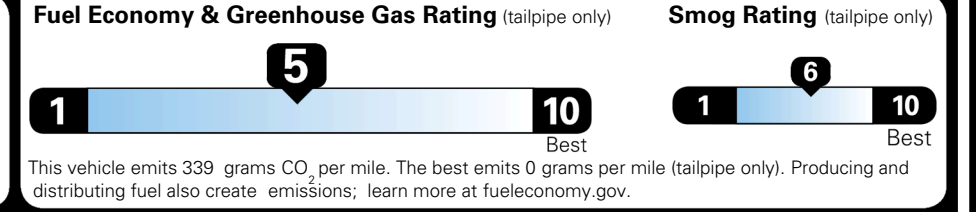

EPA DOT Fuel Economy and Environment

Gasoline Vehicle

You spend \$1,000 more in fuel costs over 5 years compared to the average new vehicle.

Annual fuel cost \$1,900

fueleconomy.gov
 Calculate personalized estimates and compare vehicles