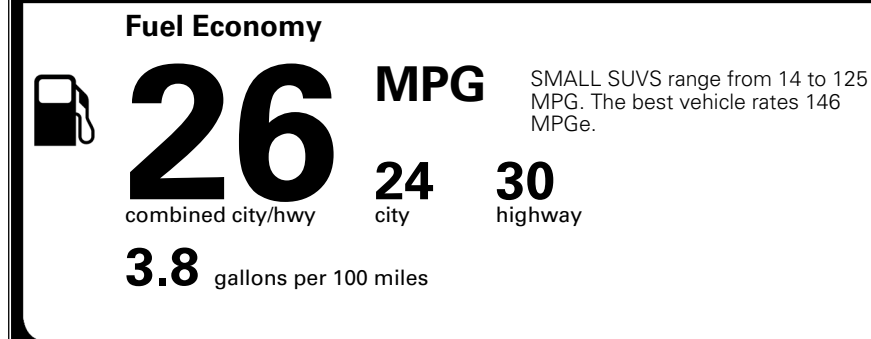

EPA DOT Fuel Economy and Environment

Gasoline Vehicle

You spend $1,000 more in fuel costs over 5 years compared to the average new vehicle.

Annual fuel cost $1,900