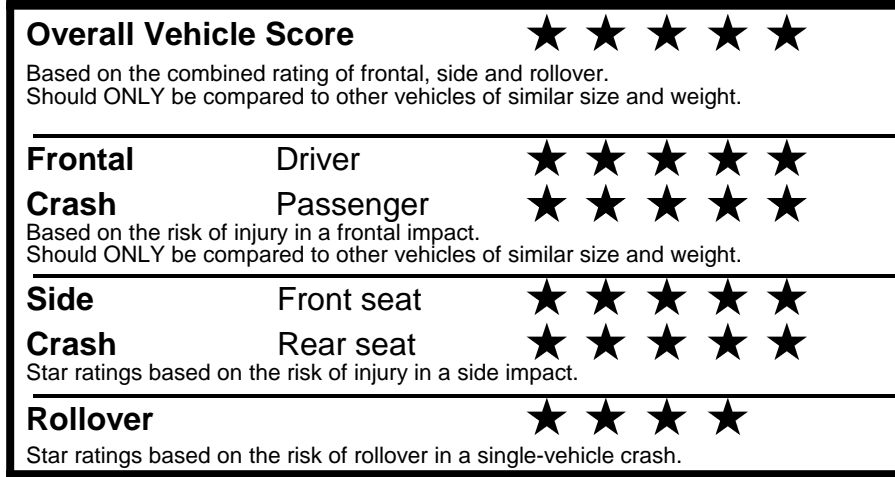

GOVERNMENT 5-STAR SAFETY RATINGS

PARTS CONTENT INFORMATION

FOR VEHICLES IN THIS CAR LINE U.S./CANADIAN PARTS CONTENT: 55 %

MAJOR SOURCES OF FOREIGN PARTS: KOREA: 30%

NOTE: PARTS CONTENT DOES NOT INCLUDE FINAL ASSEMBLY, DISTRIBUTION, OR OTHER NON-PARTS COSTS.

FOR THIS VEHICLE FINAL ASSEMBLY POINT: WEST POINT, GA, USA

COUNTRY OF ORIGIN ENGINE (MOTOR): USA

TRANSMISSION: USA

Star ratings range from 1 to 5 stars (★★★★★) with 5 being the highest.
Source: National Highway Traffic Safety Administration (NHTSA).
www.safercar.gov or 1-888-327-4236

Manufacturer's suggested retail price includes Manufacturer's recommended pre-delivery service. License and title fees, state and local taxes and other dealer installed options and accessories are not included in the manufacturer's suggested retail price.